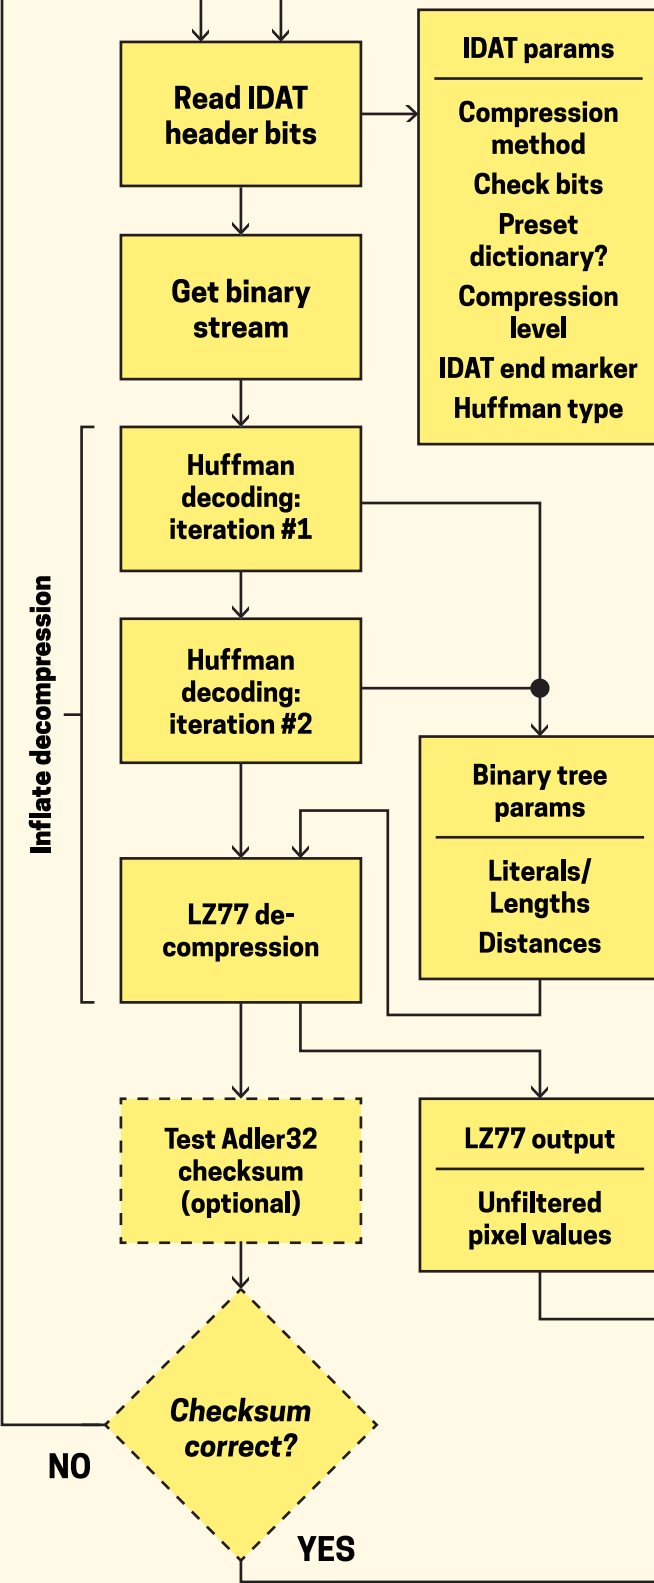

PORTABLE NETWORK GRAPHICS (PNG) DECODING PROCEDURE

↑
FILE
VERIFICATION

“And take man’s vaunted power of calculation. Have we not engines which can do all manner of sums more quickly and correctly than we can? In fact, whenever precision is required man flies to the machine at once as far preferable to himself. The machine is brisk and active when the man is weary; it is clear-headed and collected when the man is stupid and dull.”

— Samuel Butler, *Erewhon: or, Over the Range* (1872)

“Labour without joy is base. Labour without sorrow is base. Sorrow without labour is base. Joy without labour is base.”

— John Ruskin, *Time and Tide* (1867)

← HEADER PIXEL DATA →

Inflate decompression

PIXEL
DISPLAY