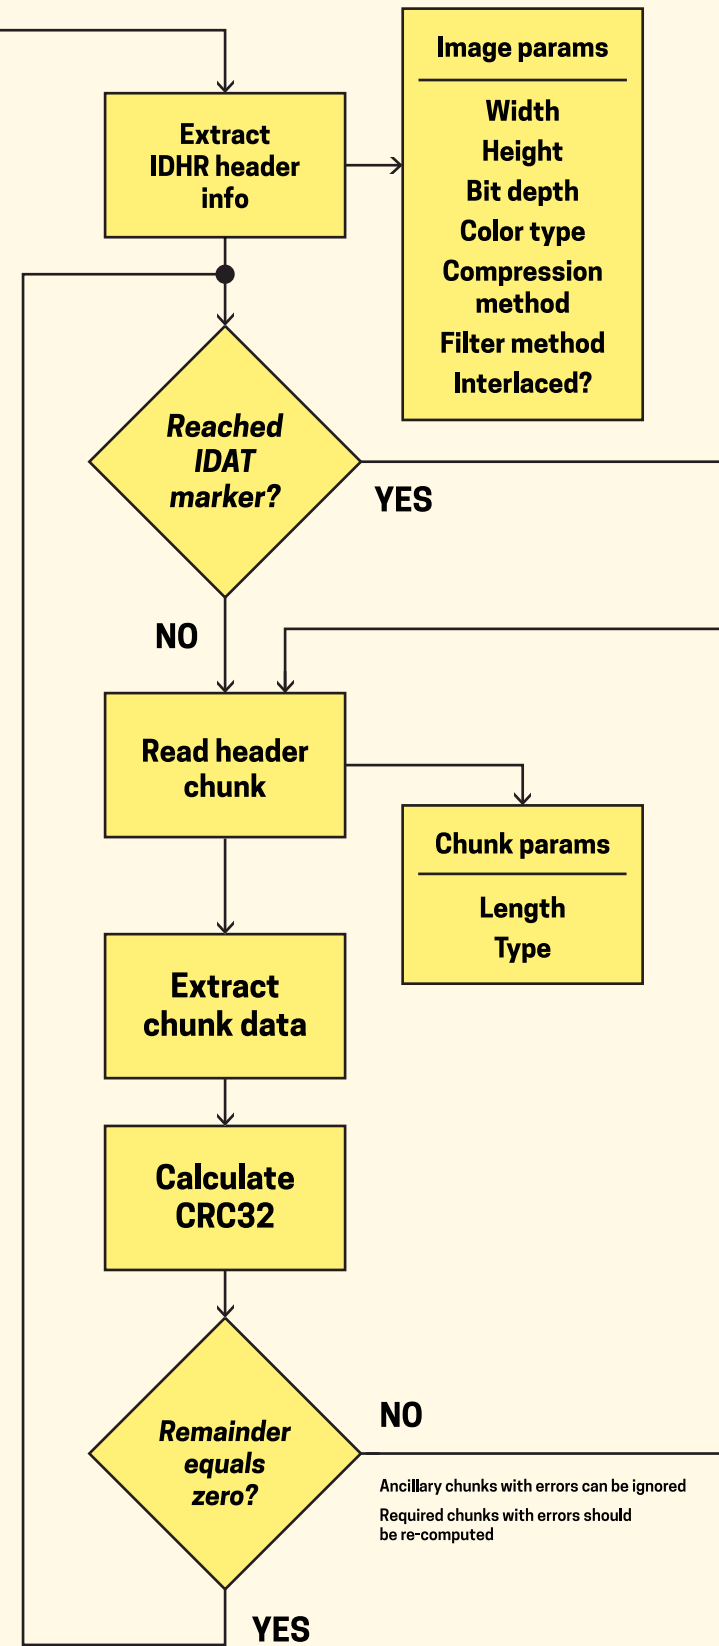

PORTABLE NETWORK GRAPHICS (PNG) DECODING PROCEDURE

↑
FILE
VERIFICATION

“And take man’s vaunted power of calculation. Have we not engines which can do all manner of sums more quickly and correctly than we can? In fact, whenever precision is required man flies to the machine at once as far preferable to himself. The machine is brisk and active when the man is weary; it is clear-headed and collected when the man is stupid and dull.”

— Samuel Butler, *Erewhon: or, Over the Range* (1872)

“Labour without joy is base. Labour without sorrow is base. Sorrow without labour is base. Joy without labour is base.”

— John Ruskin, *Time and Tide* (1867)

← HEADER PIXEL DATA →

Inflate decompression

PIXEL
DISPLAY