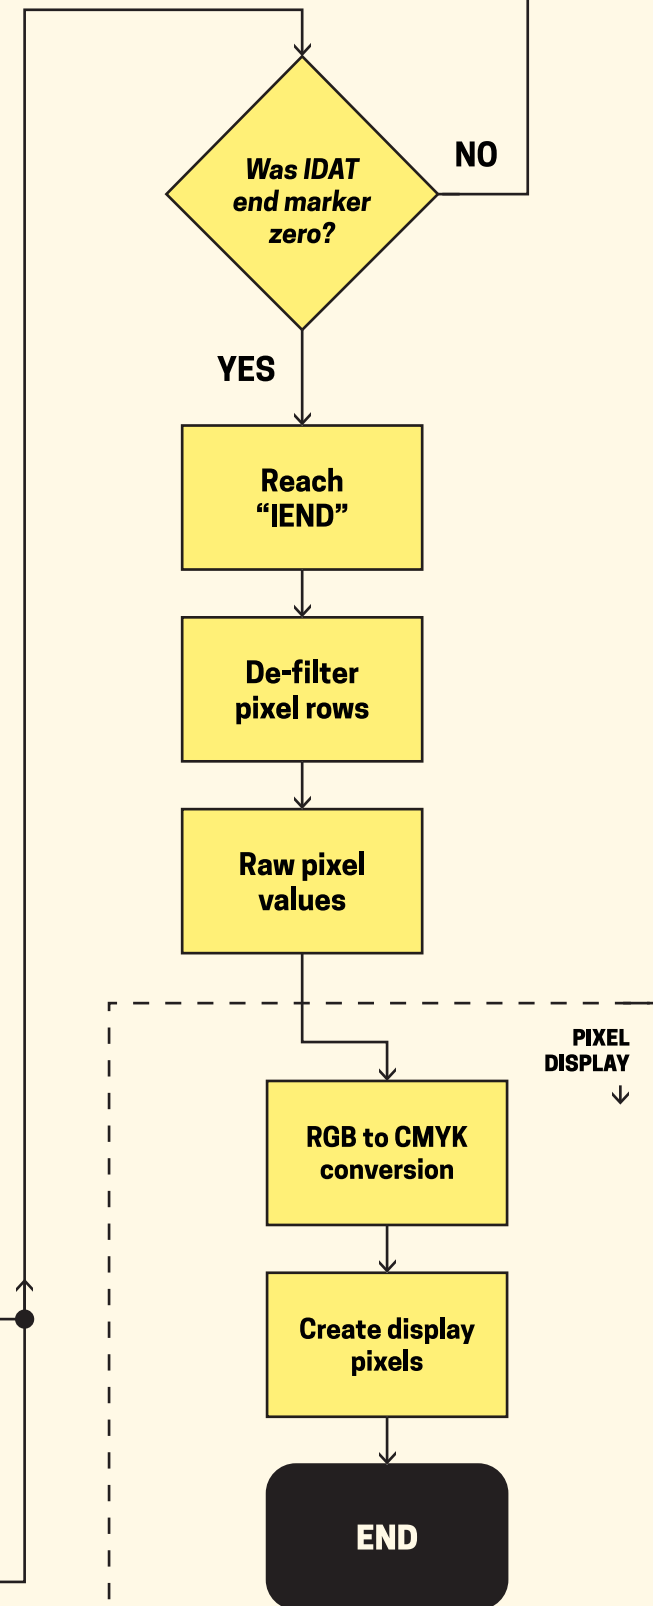

PORTABLE NETWORK GRAPHICS (PNG) DECODING PROCEDURE

↑
FILE
VERIFICATION

“And take man’s vaunted power of calculation. Have we not engines which can do all manner of sums more quickly and correctly than we can? In fact, whenever precision is required man flies to the machine at once as far preferable to himself. The machine is brisk and active when the man is weary; it is clear-headed and collected when the man is stupid and dull.”

— Samuel Butler, *Erewhon: or, Over the Range* (1872)

“Labour without joy is base. Labour without sorrow is base. Sorrow without labour is base. Joy without labour is base.”

— John Ruskin, *Time and Tide* (1867)

← HEADER PIXEL DATA →

Inflate decompression

PIXEL
DISPLAY