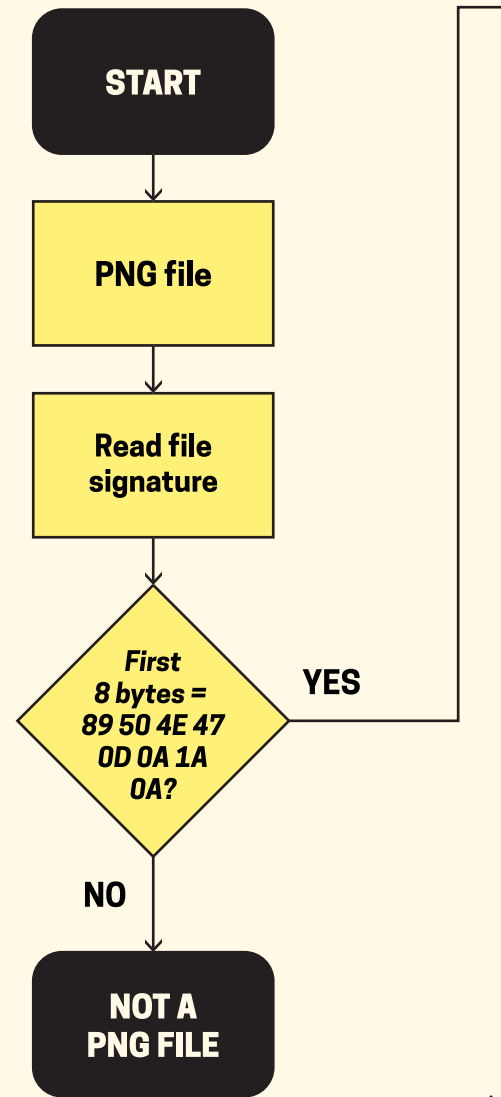

PORTABLE NETWORK GRAPHICS (PNG) DECODING PROCEDURE

↑
FILE
VERIFICATION

“And take man’s vaunted power of calculation. Have we not engines which can do all manner of sums more quickly and correctly than we can? In fact, whenever precision is required man flies to the machine at once as far preferable to himself. The machine is brisk and active when the man is weary; it is clear-headed and collected when the man is stupid and dull.”

— Samuel Butler, *Erewhon: or, Over the Range* (1872)

“Labour without joy is base. Labour without sorrow is base. Sorrow without labour is base. Joy without labour is base.”

— John Ruskin, *Time and Tide* (1867)

← HEADER PIXEL DATA →

Inflate decompression

PIXEL
DISPLAY